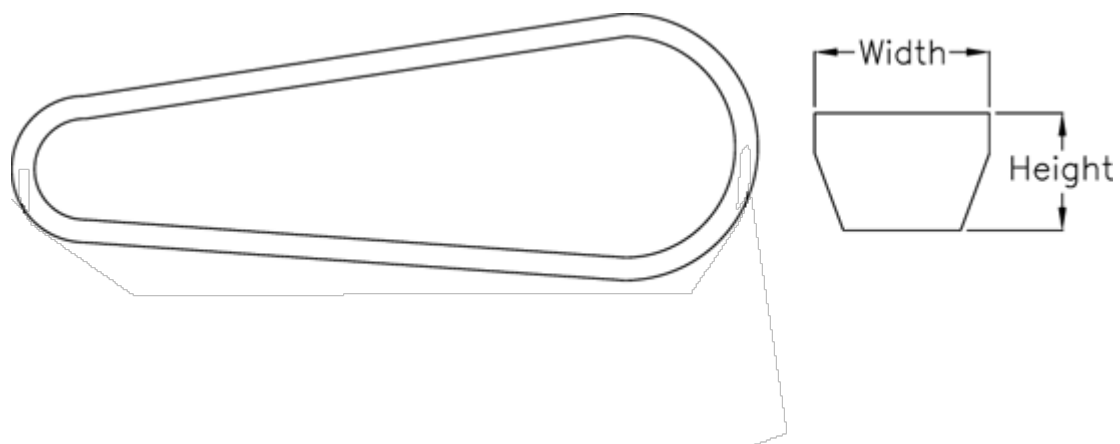

Data Sheet

Article number: 601962561650

Description: Gates V-belt SPA 1650 Ld 1650
DELTA NARROW

Measures

Datum length =	1650
Height =	10
Width =	13